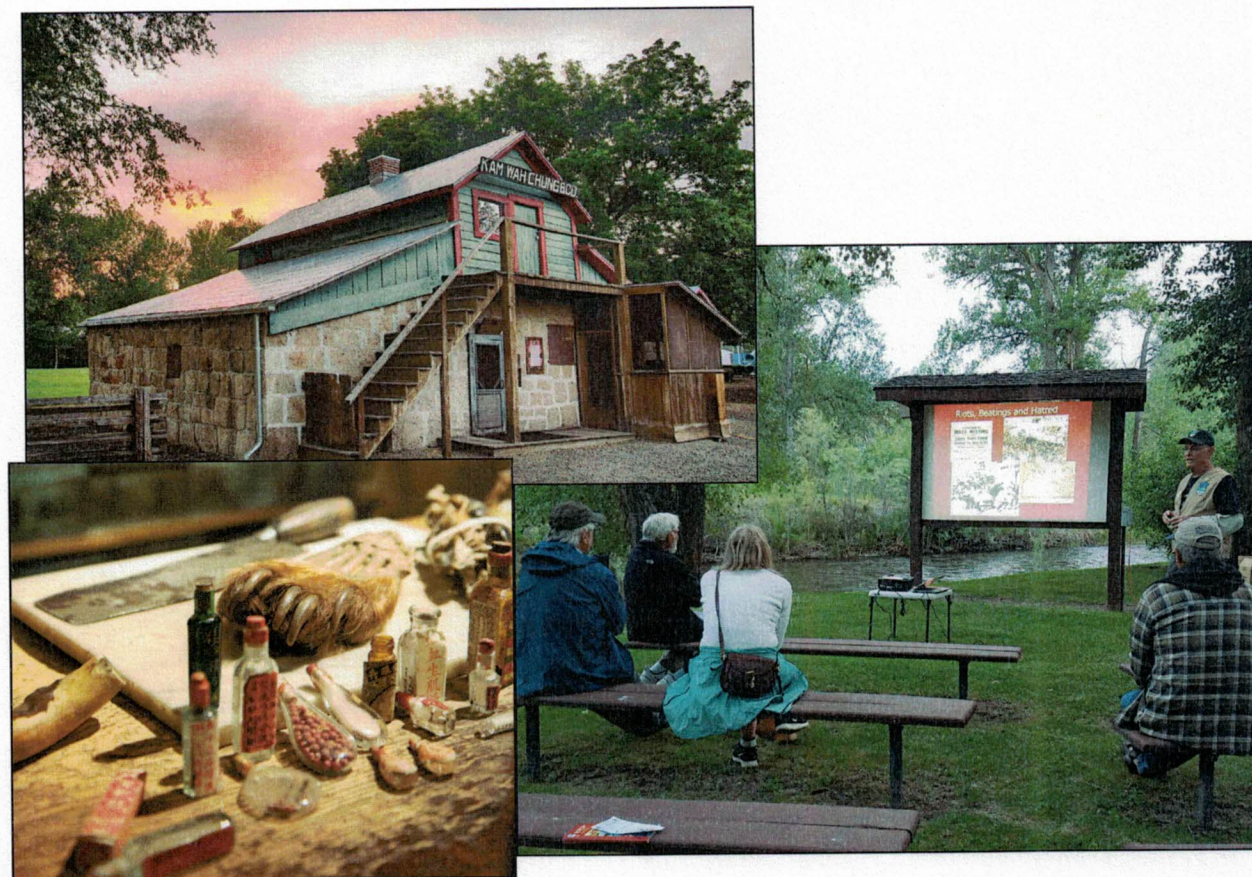

Famine, Fire and Two Men Made Kam Wah Chung

A slide presentation

Location: Clyde Holliday State Park Amphitheater

Dates: Saturdays, June 15 ,22, 29 and July 6 and 13

(Weather Permitting)

Time: 8:15 pm